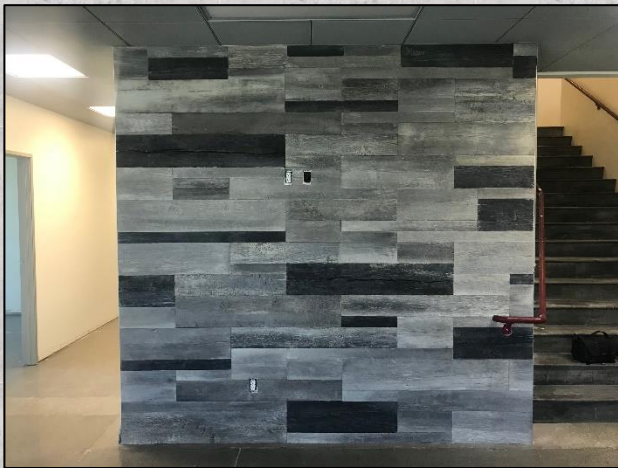

- INSTALLS OVER EXISTING SUBSTRATE/SURFACES
- INTERIOR & EXTERIOR
- VERTICAL & HORIZONTAL APPLICATION

ELEMENTS

ARCHITECTURAL SURFACES

ELEMENTS Thin Architectural Surfaces

SLIM. SIMPLE. STRONG.

Elements Architectural Surfaces a division of Fast Access was created to allow for a slim, simple, and strong alternative to natural vintage wood plank. After installing similar products for nearly three decades, the processes associated with over layment products have been limited. This propelled the formation for anew revolutionary product and process that would alleviate the need for artistry in the field and allow for a quick amazing natural look with a realist feel.

EASY INSTALL

COMBINE COLORS

www.slimsurface.com

ABOUT OUR PRODUCTS

All our products are manufactured in the United States and are created utilizing our patented Proprietary Modified Flexible Concrete mix design, this allows for the slim profile and ease of installation, while maintaining amazing strengths. While having a realistic look and feel Elements Old Plank Adheres to multiple surfaces, vertical and horizontal. Elements hand crafted Proprietary Modified Flexible Cement Meets ASTM requirements as noted in our product specification.